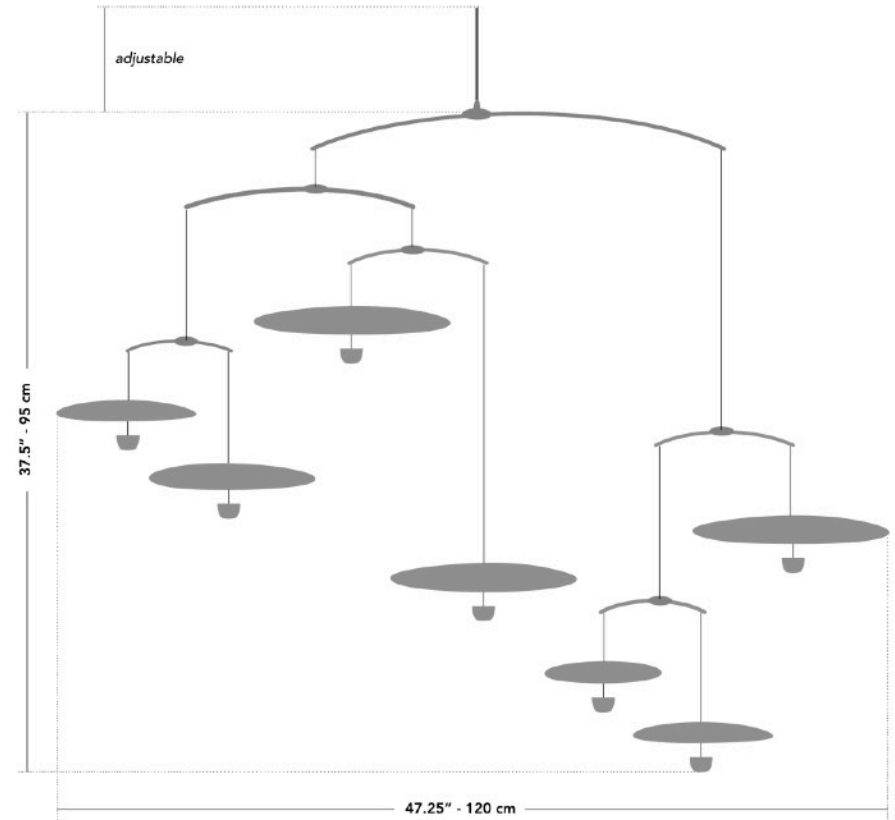

info@umbralux.studio
www.umbralux.studio
© 2022 umbra & lux studio inc.

nymphaea

design by Claudine Gévry

nymphaea5

pendants	five
materials	aluminium
finish	silver or gold
weight	approximately 1.3lb (0.6kg)
lamping	upward facing LEDs: 5 x 250 lumens downward facing LEDs: 5 x 150 lumens
voltage	12v
dimming	dimmable 110v to 12v UL certified driver
custom options	drop length depending on ceiling height
price	\$1490
notes	replacement lights available upon request two different installation options: with or without ceiling outlet

info@umbralux.studio
www.umbralux.studio
© 2022 umbra & lux studio inc.

nymphaea

design by Claudine Gévry

nymphaea7

pendants	seven
materials	aluminium
finish	silver or gold
weight	approximately 2lb (0.9kg)
lamping	upward facing LEDs: 7 x 250 lumens downward facing LEDs: 7 x 150 lumens
voltage	12v
dimming	dimmable 110v to 12v UL certified driver
custom options	drop length depending on ceiling height
price	\$1790
notes	replacement lights available upon request two different installation options: with or without ceiling outlet