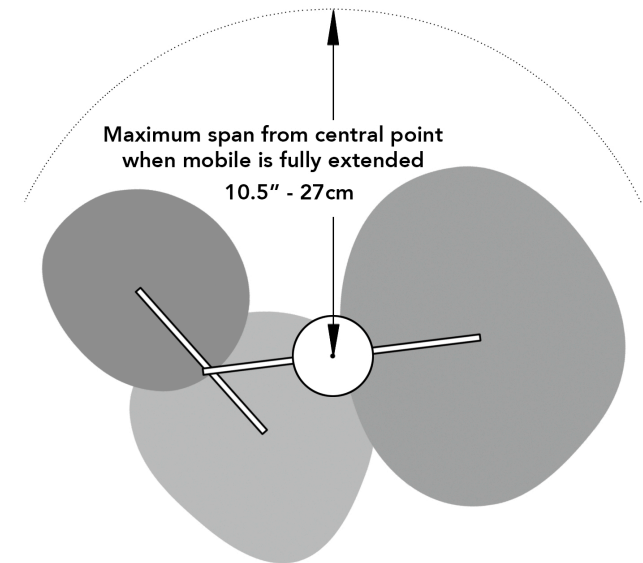

Available in gold or silver; we can customize to your needs and space.

info@umbralux.studio
www.umbralux.studio
© 2022 umbra & lux studio inc.

n y m p h a e a

design by Claudine Gévry

nymphaea3

pendants	three
materials	aluminium
finish	silver or gold
weight	approximately 0.7lb (0.3kg)
lamping	upward facing LEDs: 3 x 250 lumens downward facing LEDs: 3 x 150 lumens
voltage	12v
dimming	dimmable 110v to 12v UL certified driver
custom options	drop length depending on ceiling height
price	\$1190
notes	replacement lights available upon request two different installation options: with or without ceiling outlet

info@umbralux.studio
www.umbralux.studio
© 2022 umbra & lux studio inc.

nymphaea

design by Claudine Gévry

nymphaea5

pendants	five
materials	aluminium
finish	silver or gold
weight	approximately 1.3lb (0.6kg)
lamping	upward facing LEDs: 5 x 250 lumens downward facing LEDs: 5 x 150 lumens
voltage	12v
dimming	dimmable 110v to 12v UL certified driver
custom options	drop length depending on ceiling height
price	\$1490
notes	replacement lights available upon request two different installation options: with or without ceiling outlet

info@umbralux.studio
www.umbralux.studio
© 2022 umbra & lux studio inc.

nymphaea

design by Claudine Gévry

nymphaea7

pendants	seven
materials	aluminium
finish	silver or gold
weight	approximately 2lb (0.9kg)
lamping	upward facing LEDs: 7 x 250 lumens downward facing LEDs: 7 x 150 lumens
voltage	12v
dimming	dimmable 110v to 12v UL certified driver
custom options	drop length depending on ceiling height
price	\$1790
notes	replacement lights available upon request two different installation options: with or without ceiling outlet