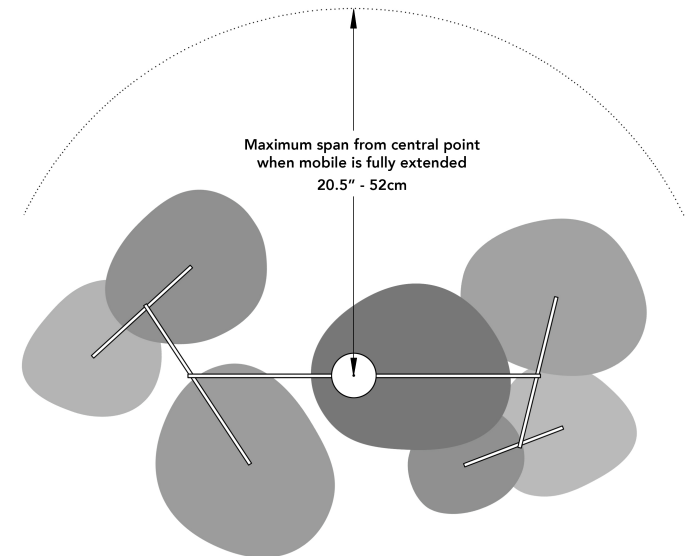

info@umbralux.studio
www.umbralux.studio
© 2022 umbra & lux studio inc.

nymphaea

design by Claudine Gévry

nymphaea5

pendants	five
materials	aluminium
finish	silver or gold
weight	approximately 1.3lb (0.6kg)
lamping	upward facing LEDs: 5 x 250 lumens downward facing LEDs: 5 x 150 lumens
voltage	12v
dimming	dimmable 110v to 12v UL certified driver
custom options	drop length depending on ceiling height
price	\$1490
notes	replacement lights available upon request two different installation options: with or without ceiling outlet

info@umbralux.studio
www.umbralux.studio
© 2022 umbra & lux studio inc.

nymphaea

design by Claudine Gévry

nymphaea7

pendants	seven
materials	aluminium
finish	silver or gold
weight	approximately 2lb (0.9kg)
lamping	upward facing LEDs: 7 x 250 lumens downward facing LEDs: 7 x 150 lumens
voltage	12v
dimming	dimmable 110v to 12v UL certified driver
custom options	drop length depending on ceiling height
price	\$1790
notes	replacement lights available upon request two different installation options: with or without ceiling outlet