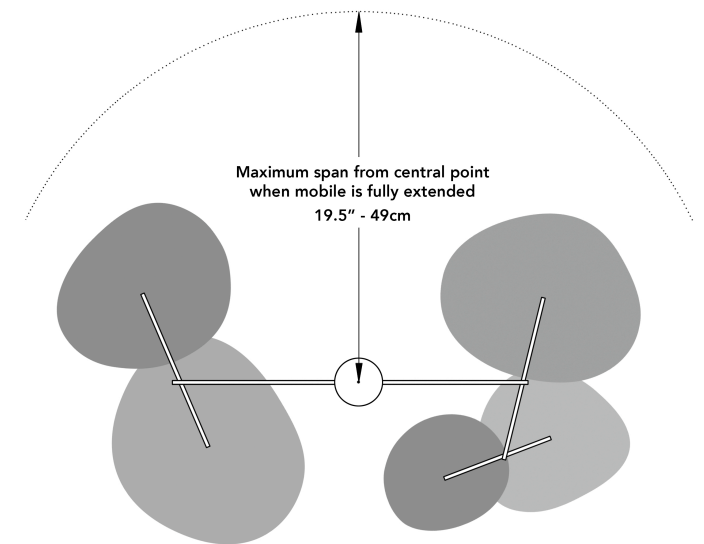

Available in gold or silver; we can customize to your needs and space.

info@umbralux.studio
www.umbralux.studio
© 2022 umbra & lux studio inc.

n y m p h a e a

design by Claudine Gévry

nymphaea3

pendants	three
materials	aluminium
finish	silver or gold
weight	approximately 0.7lb (0.3kg)
lamping	upward facing LEDs: 3 x 250 lumens downward facing LEDs: 3 x 150 lumens
voltage	12v
dimming	dimmable 110v to 12v UL certified driver
custom options	drop length depending on ceiling height
price	\$1190
notes	replacement lights available upon request two different installation options: with or without ceiling outlet

info@umbralux.studio
www.umbralux.studio
© 2022 umbra & lux studio inc.

nymphaea

design by Claudine Gévry

nymphaea5

pendants	five
materials	aluminium
finish	silver or gold
weight	approximately 1.3lb (0.6kg)
lamping	upward facing LEDs: 5 x 250 lumens downward facing LEDs: 5 x 150 lumens
voltage	12v
dimming	dimmable 110v to 12v UL certified driver
custom options	drop length depending on ceiling height
price	\$1490
notes	replacement lights available upon request two different installation options: with or without ceiling outlet

info@umbralux.studio
www.umbralux.studio
© 2022 umbra & lux studio inc.

nymphaea

design by Claudine Gévry

nymphaea7

pendants	seven
materials	aluminium
finish	silver or gold
weight	approximately 2lb (0.9kg)
lamping	upward facing LEDs: 7 x 250 lumens downward facing LEDs: 7 x 150 lumens
voltage	12v
dimming	dimmable 110v to 12v UL certified driver
custom options	drop length depending on ceiling height
price	\$1790
notes	replacement lights available upon request two different installation options: with or without ceiling outlet