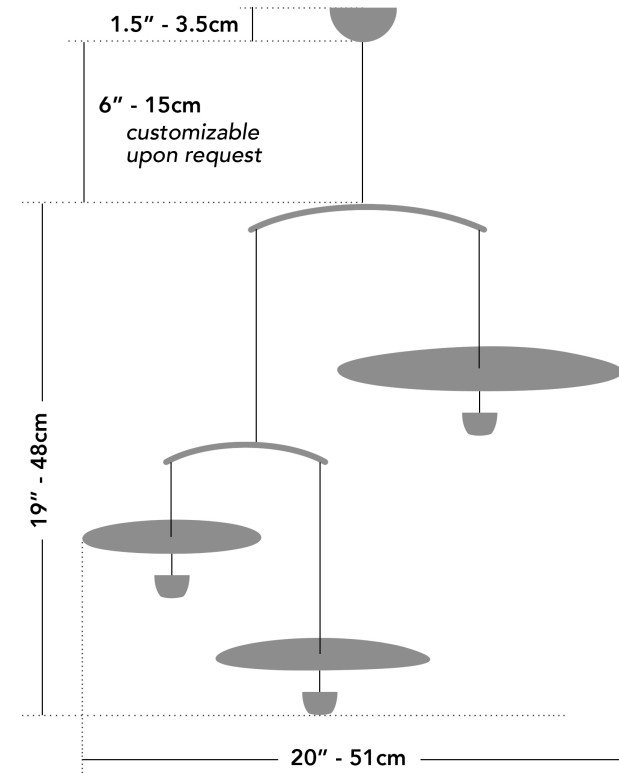

Available in gold or silver; we can customize to your needs and space.

info@umbralux.studio
www.umbralux.studio
© 2022 umbra & lux studio inc.

n y m p h a e a

design by Claudine Gévry

nymphaea3

pendants	three
materials	aluminium
finish	silver or gold
weight	approximately 0.7lb (0.3kg)
lamping	upward facing LEDs: 3 x 250 lumens downward facing LEDs: 3 x 150 lumens
voltage	12v
dimming	dimmable 110v to 12v UL certified driver
custom options	drop length depending on ceiling height
price	\$1190
notes	replacement lights available upon request two different installation options: with or without ceiling outlet

info@umbralux.studio
www.umbralux.studio
© 2022 umbra & lux studio inc.

nymphaea

design by Claudine Gévry

nymphaea5

pendants	five
materials	aluminium
finish	silver or gold
weight	approximately 1.3lb (0.6kg)
lamping	upward facing LEDs: 5 x 250 lumens downward facing LEDs: 5 x 150 lumens
voltage	12v
dimming	dimmable 110v to 12v UL certified driver
custom options	drop length depending on ceiling height
price	\$1490
notes	replacement lights available upon request two different installation options: with or without ceiling outlet

info@umbralux.studio
www.umbralux.studio
© 2022 umbra & lux studio inc.

nymphaea

design by Claudine Gévry

nymphaea7

pendants	seven
materials	aluminium
finish	silver or gold
weight	approximately 2lb (0.9kg)
lamping	upward facing LEDs: 7 x 250 lumens downward facing LEDs: 7 x 150 lumens
voltage	12v
dimming	dimmable 110v to 12v UL certified driver
custom options	drop length depending on ceiling height
price	\$1790
notes	replacement lights available upon request two different installation options: with or without ceiling outlet