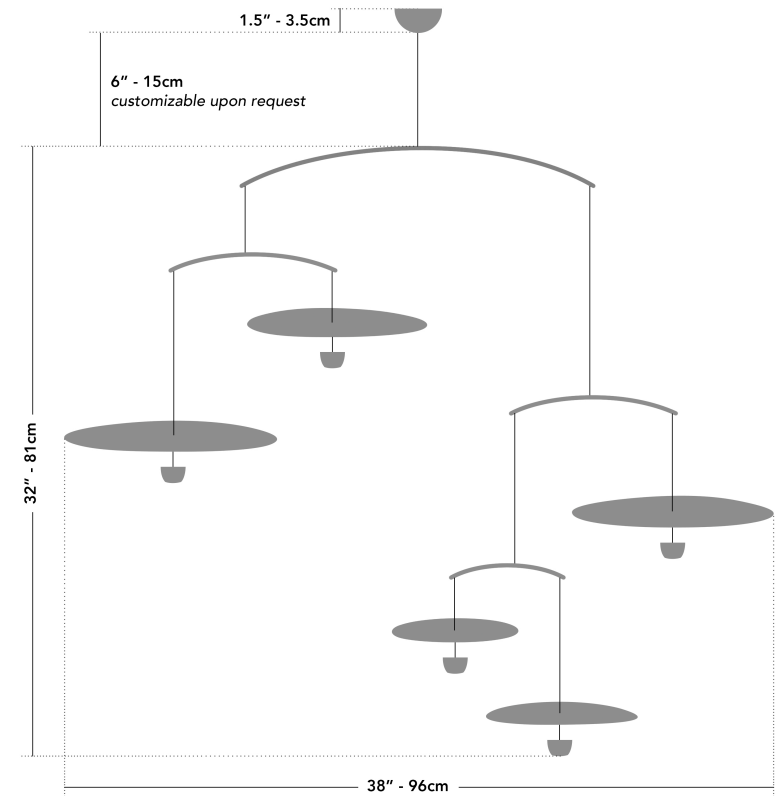

Available in gold or silver; we can customize to your needs and space.

info@umbralux.studio
www.umbralux.studio
© 2022 umbra & lux studio inc.

n y m p h a e a

design by Claudine Gévry

nymphaea3

pendants	three
materials	aluminium
finish	silver or gold
weight	approximately 0.7lb (0.3kg)
lamping	upward facing LEDs: 3 x 250 lumens downward facing LEDs: 3 x 150 lumens
voltage	12v
dimming	dimmable 110v to 12v UL certified driver
custom options	drop length depending on ceiling height
price	\$1190
notes	replacement lights available upon request two different installation options: with or without ceiling outlet

info@umbralux.studio
www.umbralux.studio
© 2022 umbra & lux studio inc.

nymphaea

design by Claudine Gévry

nymphaea5

pendants	five
materials	aluminium
finish	silver or gold
weight	approximately 1.3lb (0.6kg)
lamping	upward facing LEDs: 5 x 250 lumens downward facing LEDs: 5 x 150 lumens
voltage	12v
dimming	dimmable 110v to 12v UL certified driver
custom options	drop length depending on ceiling height
price	\$1490
notes	replacement lights available upon request two different installation options: with or without ceiling outlet

info@umbralux.studio
www.umbralux.studio
© 2022 umbra & lux studio inc.

nymphaea

design by Claudine Gévry

nymphaea7

pendants	seven
materials	aluminium
finish	silver or gold
weight	approximately 2lb (0.9kg)
lamping	upward facing LEDs: 7 x 250 lumens downward facing LEDs: 7 x 150 lumens
voltage	12v
dimming	dimmable 110v to 12v UL certified driver
custom options	drop length depending on ceiling height
price	\$1790
notes	replacement lights available upon request two different installation options: with or without ceiling outlet